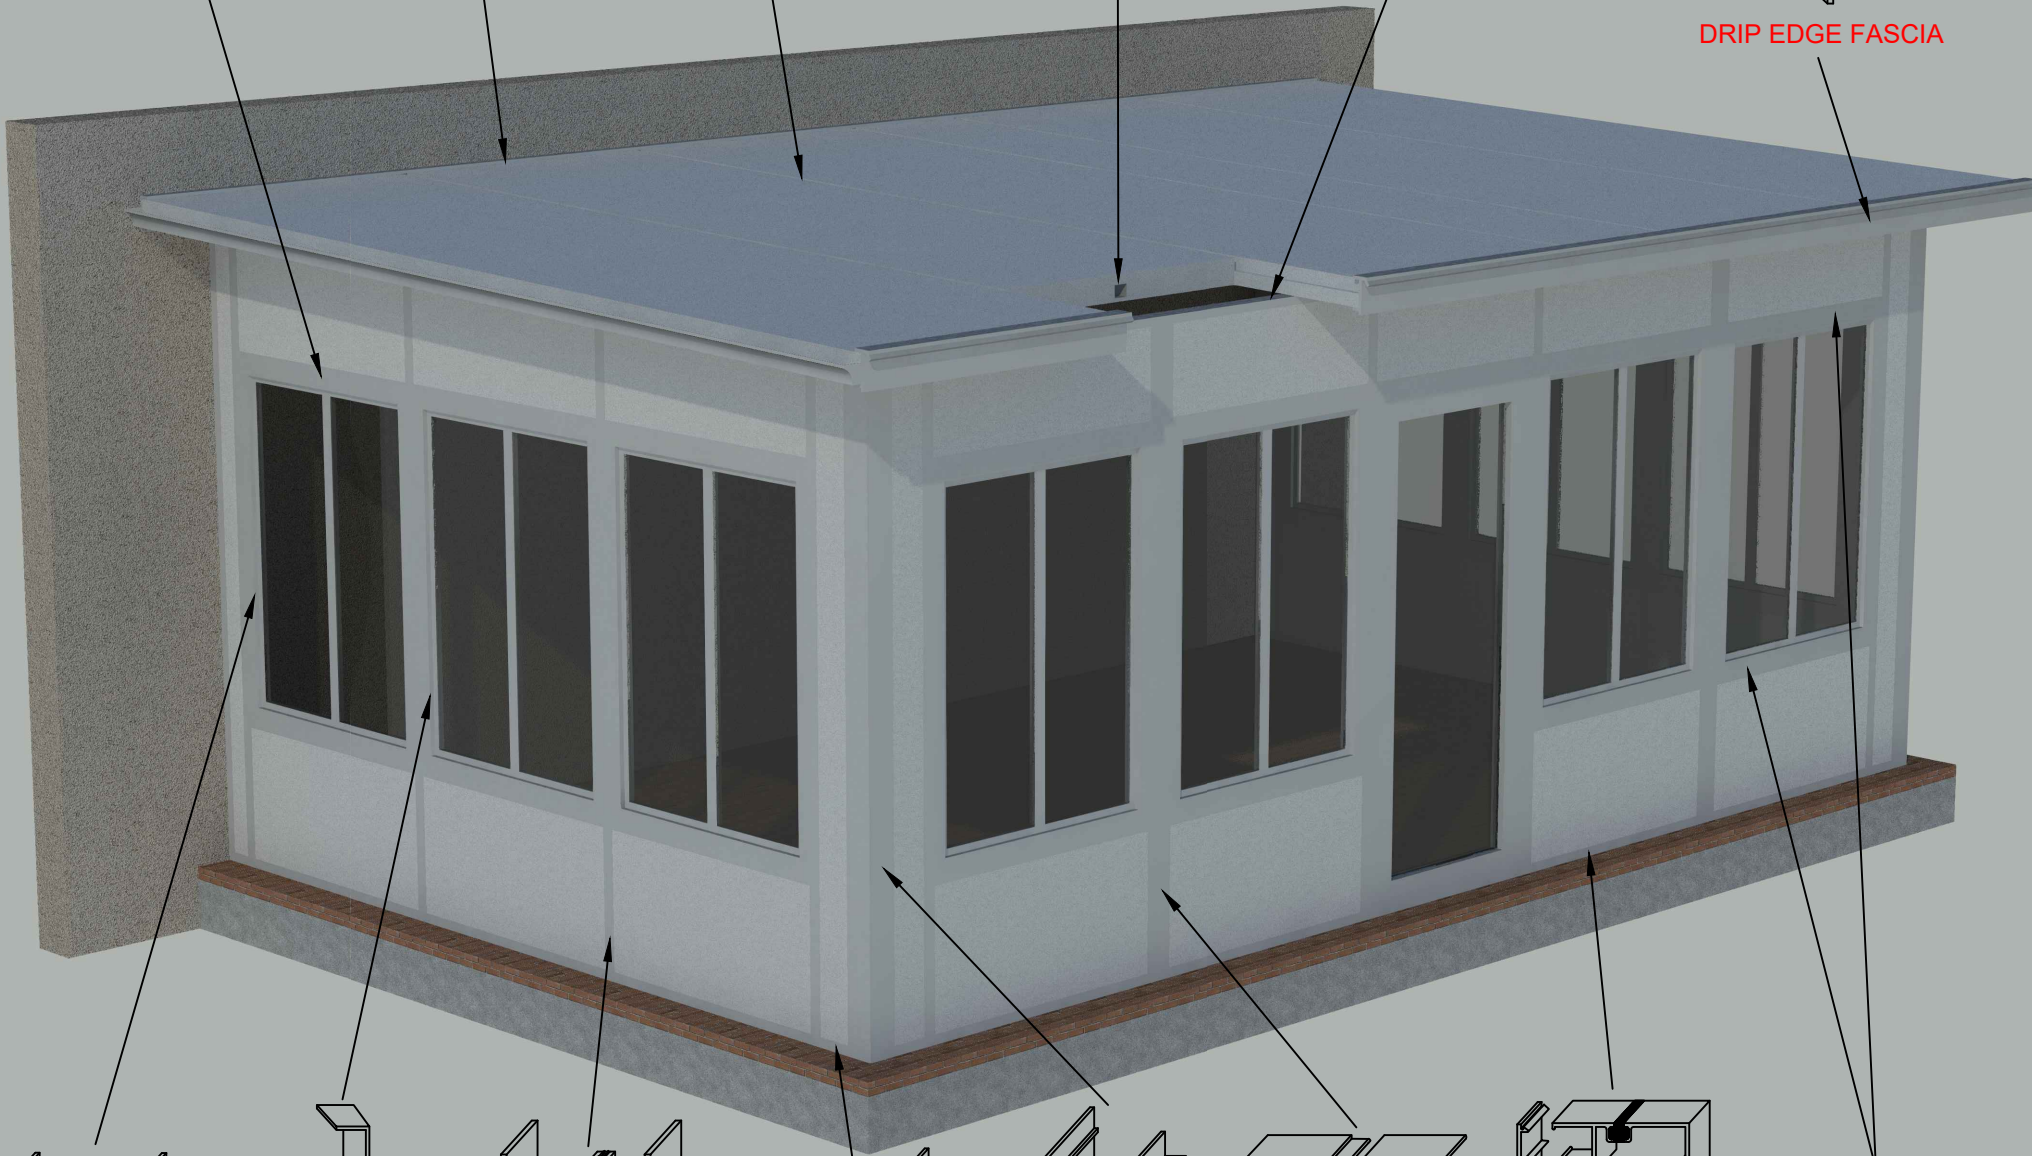

RECEIVING CHANNEL WITH FLANGE 60601-84

WALL HEADER

ELITE INTERLOCK

PANEL WITH FAN BEAM

FLAT TOP CAP 60601-5

DRIP EDGE FASCIA

DRC WITH FLANGE 60601-83

DRC 60601-4

H - BEAM 60601-3

BASE CHANNEL WITH WEEP 60601-41

CORNER POST 60601-7/9

DOUBLE H-BEAM 60601-76

CHANNEL W/ CHASE 60601-100/99

RECEIVING CHANNEL 60601-2